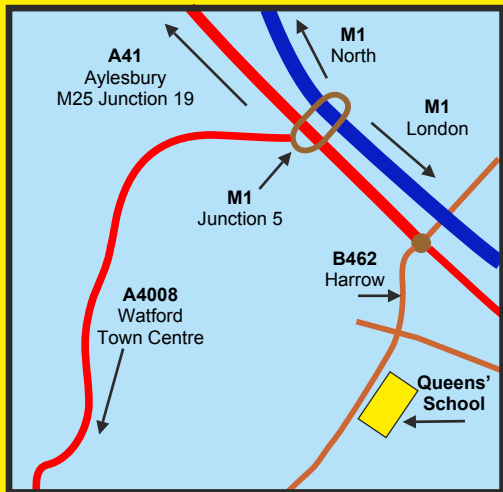

How to find us

By Car

The B462 Aldenham Rd. is just off the A41 south East of its junction with Junction 5 of the M1

By Train

Thameslink train service to Radlett. Then Uno bus 602 (destination Watford High St.) (Bus stop in Aldenham Rd. Beside Red Lion Hotel) to Queens' School.

West Midland Trains or London Overground service to Bushey. Then Uno bus 602(destination Hatfield) to Queens' School or Sullivan bus 306 (destination Borehamwood) to the Avenue then about ½ mile walk. Both buses depart from Bushey arches stop G Lower High Stret.

Walk

It is about 1.4 miles walk from Bushey Station to Queens' School.